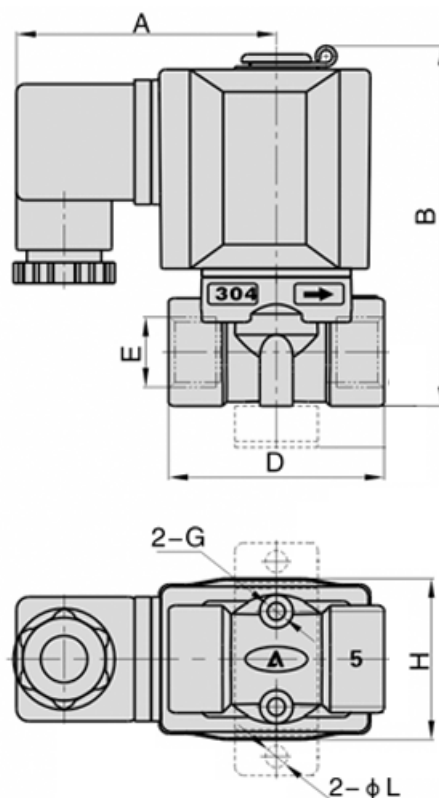

# Data Sheet

Article number: 582W03006AG

Description: Fluid ventil - 2/2 NC, D22W03006A - AC230VG  
port 1/8" - Lysning 3,0 direkte styret, messing

## Measures

A = 52,5

B = 70.7

D = 40

E = G 1/8"

H = 29.3